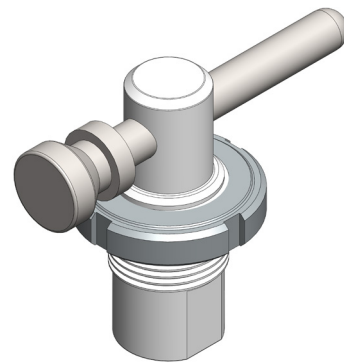

### QUICK COUPLINGS FOR SECURING actuators, sensors, clamps.

The quick securing and coupling pins, in the A-AV-10 series, are made of steel with surface protection treatment and are compatible with the entire range of test accessories for LiTeM pneumatic and electrodynamic machines. They are particularly suitable for static and dynamic testing.

AV-10-M Coupling

AV-10-F Coupling

<b>A-AV-10-M (male) includes</b>		
Ref.	Qty.	Part
1	1	Male coupling pin
2	1	Clamping collar M20x1.5
3	1	Bottom clamping collar
4	1	Lock pin

<b>A-AV-10-F (female) includes</b>		
Ref.	Qty.	Part
1	1	Female coupling pin
2	1	Clamping collar M20x1.5
3	1	Lock pin