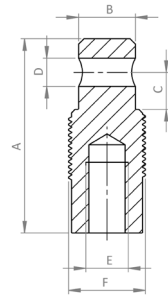

Female coupling pin

Code	Description	A	B	C	D	E	E
		mm					
A-AV-10-F_12	Adapter M12m/M20m-D16						M12
A-AV-10-F_16*	Adapter M16m/M20m-D16	55	15.9	10.5	8h7	M20x1.5	M16*
A-AV-10-F_20	Adapter M20m/M20m-D16						M20x1.5
A-AV-10-F_27	Adapter M27m/M20m-D16						M27x2

*Available M16x1,5

Clamping collar for AV-10 couplings