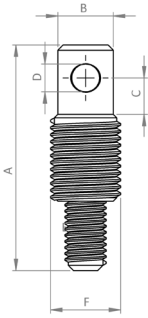

AV-10-M Coupling

AV-10-F Coupling

<b>A-AV-10-M (male) includes</b>		
Ref.	Qty.	Part
1	1	Male coupling pin
2	1	Clamping collar M20x1.5
3	1	Bottom clamping collar
4	1	Lock pin

<b>A-AV-10-F (female) includes</b>		
Ref.	Qty.	Part
1	1	Female coupling pin
2	1	Clamping collar M20x1.5
3	1	Lock pin

### Male coupling pin

Code	Description	A	B	C	D	F	E
		mm					
A-AV-10-M_12	Adapter M12m/M20m-D16						M12
A-AV-10-M_16*	Adapter M16m/M20m-D16	55	15.9	10.5	8h7	M20x1.5	M16*
A-AV-10-M_20	Adapter M20m/M20m-D16						M20x1.5

### Lock pin for AV-10 couplings

Code	Description	A	B	C	D
		mm			
SEM1562LIT	Lock pin	55	8h7	16	36

Al fine di migliorare le prestazioni tecniche del prodotto, la società si riserva di apportare variazioni senza preavviso.  
In order to improve the technical performances of the product, the company reserves the right to make any change without notice.