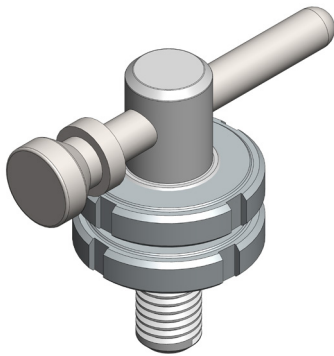

### QUICK COUPLINGS FOR SECURING actuators, sensors, clamps.

The quick securing and coupling pins, in the A-AV-10 series, are made of steel with surface protection treatment and are compatible with the entire range of test accessories for LiTeM pneumatic and electrodynamic machines. They are particularly suitable for static and dynamic testing.

AV-10-M Coupling

AV-10-F Coupling

<b>A-AV-10-M (male) includes</b>		
Ref.	Qty.	Part
1	1	Male coupling pin
2	1	Clamping collar M20x1.5
3	1	Bottom clamping collar
4	1	Lock pin

<b>A-AV-10-F (female) includes</b>		
Ref.	Qty.	Part
1	1	Female coupling pin
2	1	Clamping collar M20x1.5
3	1	Lock pin