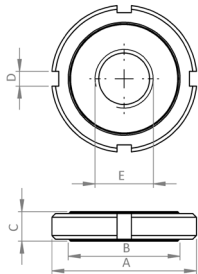

Code	Description	A	B	C	D	E	
		mm					
SEM1559LIT	Collar D35 M12 - AF					M12	
SEM1560LIT*	Collar D35 M16 - AF	35	30	8	4	M16*	
SEM1561LIT	Collar D35 M20 - AF					M20x1.5	

*Available M16x1,5

Lock pin for AV-10 couplings

Code	Description	A	B	C	D
		mm			
SEM1562LIT	Lock pin	55	8h7	16	36