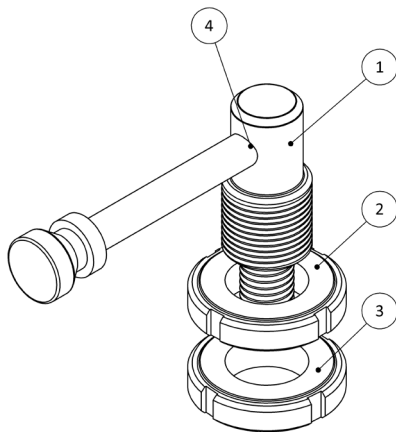

### QUICK COUPLINGS FOR SECURING actuators, sensors, clamps.

The quick securing and coupling pins, in the A-AV-10 series, are made of steel with surface protection treatment and are compatible with the entire range of test accessories for LiTeM pneumatic and electrodynamic machines. They are particularly suitable for static and dynamic testing.

AV-10-M Coupling

AV-10-F Coupling

<b>A-AV-10-M (male) includes</b>		
Ref.	Qty.	Part
1	1	Male coupling pin
2	1	Clamping collar M20x1.5
3	1	Bottom clamping collar
4	1	Lock pin

<b>A-AV-10-F (female) includes</b>		
Ref.	Qty.	Part
1	1	Female coupling pin
2	1	Clamping collar M20x1.5
3	1	Lock pin