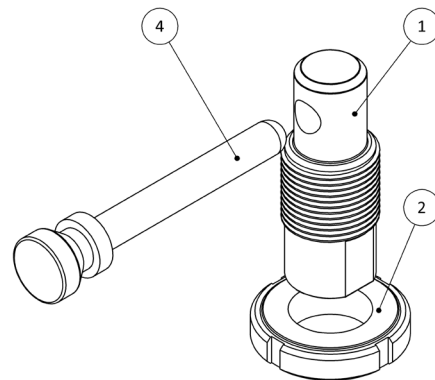

### QUICK COUPLINGS FOR SECURING actuators, sensors, clamps.

The quick securing and coupling pins, in the A-AV-10 series, are made of steel with surface protection treatment and are compatible with the entire range of test accessories for LiTeM pneumatic and electrodynamic machines. They are particularly suitable for static and dynamic testing.

AV-10-M Coupling

AV-10-F Coupling

<b>A-AV-10-M (male) includes</b>		
Ref.	Qty.	Part
1	1	Male coupling pin
2	1	Clamping collar M20x1.5
3	1	Bottom clamping collar
4	1	Lock pin

<b>A-AV-10-F (female) includes</b>		
Ref.	Qty.	Part
1	1	Female coupling pin
2	1	Clamping collar M20x1.5
3	1	Lock pin